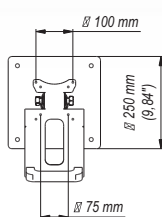

STD03 ■ LCD Stand 14"-22"

Features

- 1 UNIVERSAL
VESA 75x75, 100x100
- 2 ADJUSTABLE TILT ANGLE
variable from 0°/45°
- 3 LIGHTWEIGHT DESIGN

Trade Information

Index	Colour	Package	EAN
STD03c-B	■	■	5908252963065
STD03s-B	■	■	5908252962310

Package Dimensions [mm] (H x W x D)	1250x360x140
Weight [Kg]	15

Technical Data

75x75 mm 100x100 mm	14"-22"	10 Kg	min. 75x75 mm max. 100x100 mm
	0/45°		