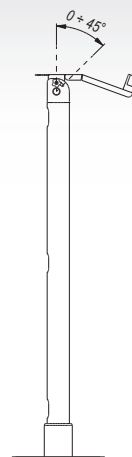

STD03 ■ LCD Stand 14"-22"

Features

- 1 UNIVERSAL
VESA 75x75, 100x100
- 2 ADJUSTABLE TILT ANGLE
variable from 0°/45°
- 3 LIGHTWEIGHT DESIGN

Trade Information

Index	Colour	Package	EAN
STD03c-B	■	■	5908252963065
STD03s-B	■	■	5908252962310

Package Dimensions [mm] (H x W x D)	1250x360x140
Weight [Kg]	15

Technical Data

75x75 mm 100x100 mm	14"-22"	10 Kg	min. 75x75 mm max. 100x100 mm
	0/45°		